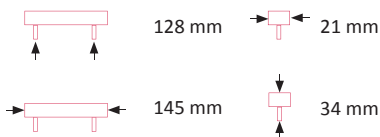

Country D Handle

Art. No.	Finish
MKC5700P	White Porcelain & Pewter