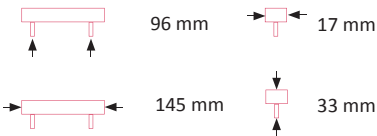

Latch D Handle

Art. No.	Finish
MKL3411BZ	Bronze