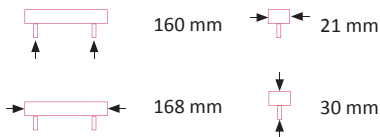

Art. No.	Finish
MKB3362SS	Stainless Steel effect

Whale Handle