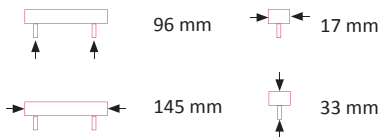

## Traditional

Latch D Handle

Art. No.	Finish
MKL3411P	Pewter

Latch S Handle

Art. No.	Finish
MKL3338BZ	Bronze

Latch S Handle

Art. No.	Finish
MKL3338BL	Black

Latch S Handle