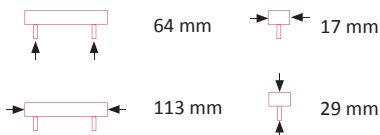

## Traditional

Latch D Handle

Art. No.	Finish
MKL3411P	Pewter

Latch S Handle

Art. No.	Finish
MKL3338BZ	Bronze

Latch S Handle

Art. No.	Finish
MKL3338BL	Black

Latch S Handle