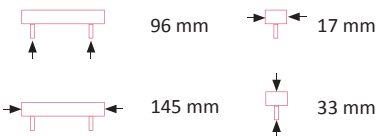

Latch D Handle

Art. No.	Finish
MKL3411BL	Black