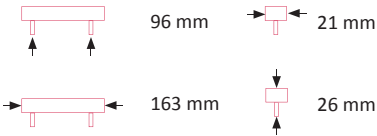

Iris Handle

Art. No.	Finish
MKI3796OT	Oxidised Tin