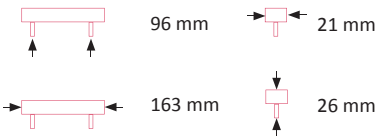

Iris Handle

Art. No.	Finish
MKI3796BC	Bright Copper