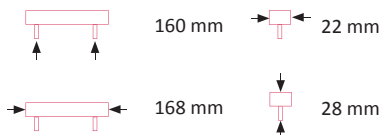

Art. No.	Finish
MKO3995CH	Chrome

Genus Handle