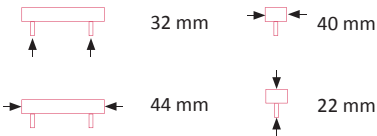

Prisma Handle

Art. No.	Finish
MKP3685SS	Stainless Steel effect