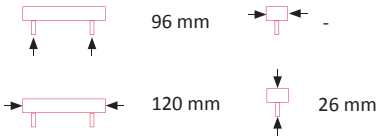

Toronto Cup Handle

Art. No.	Finish
MKT3902CH	Chrome