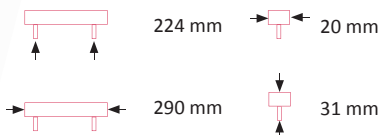

## Contemporary

Genova Handle

Art. No.	Finish
MKG3817SS	Stainless Steel effect

Genova Knob

Art. No.	Finish
MKG3813SS	Stainless Steel effect

Padova Handle

Art. No.	Finish
MKP3791SS	Stainless Steel effect

Fusion Handle