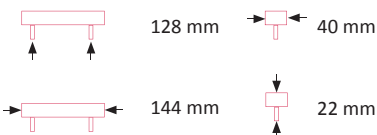

Prisma Handle

Art. No.	Finish
MKP3687SS	Stainless Steel effect