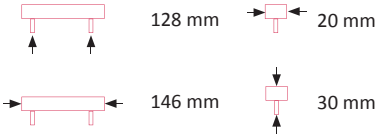

Curved Scroll Handle

Art. No.	Finish
MKC3894P	Pewter