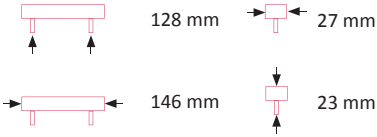

Arc Handle

Art. No.	Finish
CL365BMB	Bronze