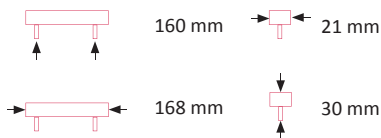

Art. No.	Finish
MKB3362CH	Chrome

Oval Handle