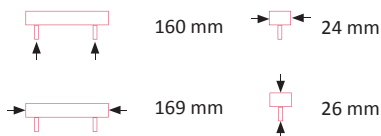

Art. No.	Finish
CL337CH	Chrome

Genus Knob