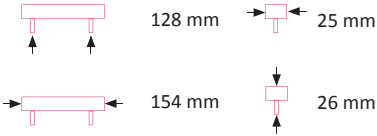

Bench Handle

Art. No.	Finish
MKB3970P	Pewter