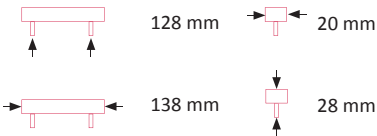

Topaz Handle

Art. No.	Finish
CL332BMB	Bronze