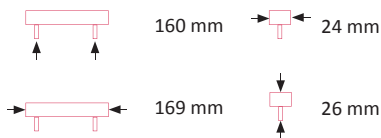

Genus Handle

Art. No.	Finish
CL337MB	Bronze