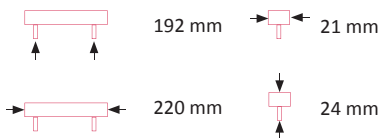

Limoges Handle

Art. No.	Finish
MKL5802P	White Porcelain & Pewter