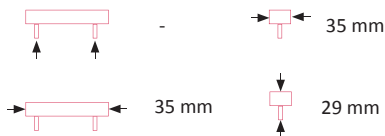

Stockholm Knob

Art. No.	Finish
MKS3794P	Pewter