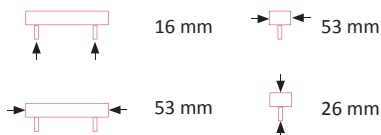

Art. No.	Finish
CL2032CH	Chrome