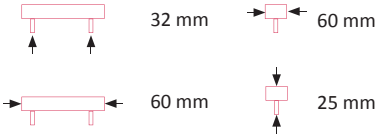

Cona Handle

Art. No.	Finish
CL352BBN	Stainless Steel effect