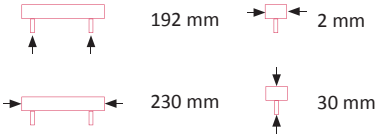

Inca Handle

Art. No.	Finish
CL359BN	Stainless Steel effect