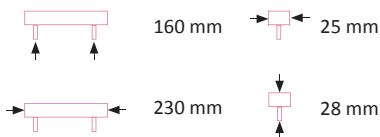

Art. No.	Finish
CL305BN	Stainless Steel effect