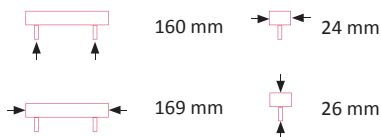

## Contemporary

Scroll Handle

Art. No.	Finish
MKS3822SS	Stainless Steel effect

Scroll Knob

Art. No.	Finish
MKS3823SS	Stainless Steel effect

Ora Handle

Art. No.	Finish
CL308BN	Stainless Steel effect

Topaz Handle