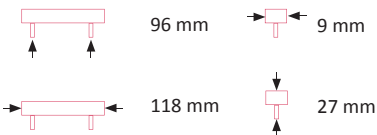

Prelude Handle

Art. No.	Finish
MKP3449DB	Bronze