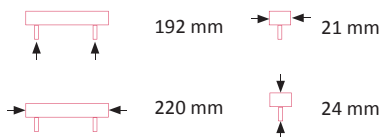

Country Handle

Art. No.	Finish
MKC3702DB	Beige Porcelain & Bronze