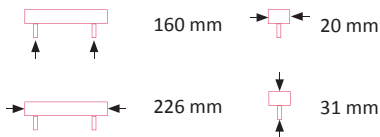

Art. No.	Finish
MKG3817SS	Stainless Steel effect

Genova Knob