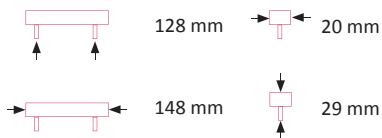

Stockholm Handle

Art. No.	Finish
MKS3793DB	Dark Bronze