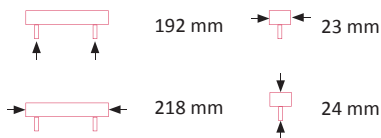

Victoria Drawer Handle

Art. No.	Finish
MKV3586DBP	Dark Black & Pewter