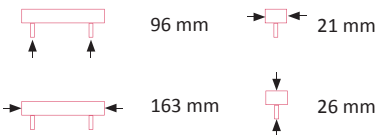

Iris Handle

Art. No.	Finish
MKI3796BC	Bright Copper