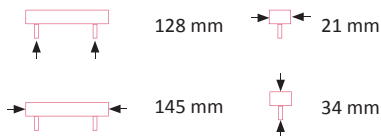

Country D Handle

Art. No.	Finish
MKC3700DB	Beige Porcelain & Bronze