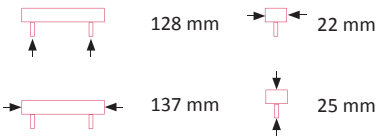

Argo Handle

Art. No.	Finish
CL303CBN	Stainless Steel effect