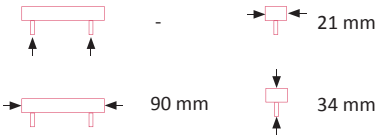

Limoges T Knob

Art. No.	Finish
MKL4799DB	Craqueled Beige & Bronze