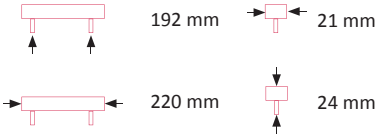

Limoges Handle

Art. No.	Finish
MKL4802DB	Craqueled Beige & Bronze