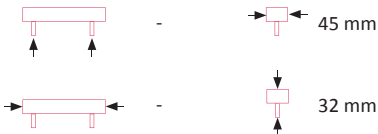

Sphere Knob

Art. No.	Finish
MKS3673CH	Chrome