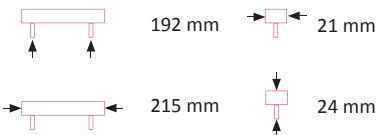

Country Handle

Art. No.	Finish
MKC4702DB	Craqueled Beige & Bronze