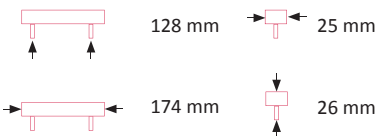

Concepcion Handle

Art. No.	Finish
MKC3854BZ	Bronze