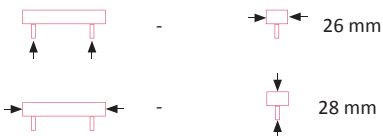

Scroll Knob

Art. No.	Finish
MKS3823CH	Chrome