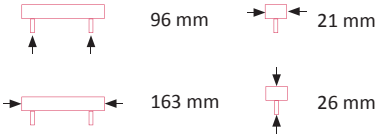

### Iris Handle

Art. No.	Finish
MKI3796BZ	Bronze