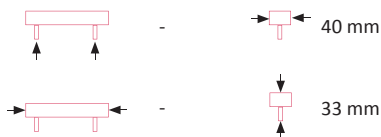

Ricard Knob

Art. No.	Finish
MKR3296DBS	Dark Black Steel