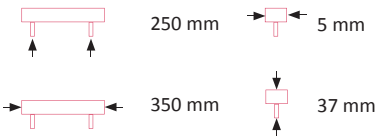

Zephir Handle

Art. No.	Finish
MKZ50035SS	Stainless Steel