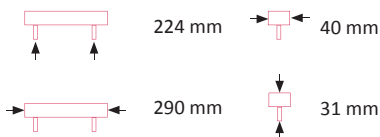

Art. No.	Finish
MKP3791SS	Stainless Steel effect

Fusion Handle