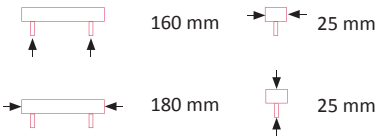

Kentucky Handle

Art. No.	Finish
MKK3968P	Pewter