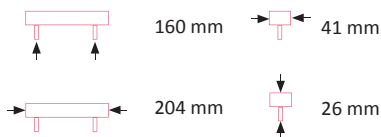

Art. No.	Finish
CL390BCH	Chrome

Circa Cup Handle