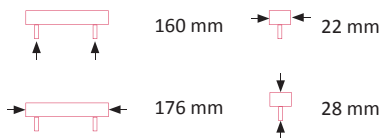

Art. No.	Finish
MKS3822SS	Stainless Steel effect

Scroll Knob