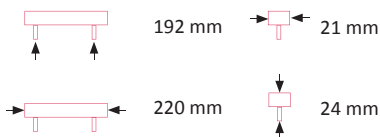

Country Handle

Art. No.	Finish
MKC5702P	White Porcelain & Pewter