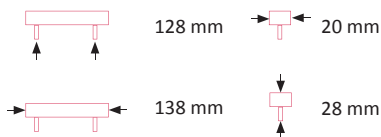

Art. No.	Finish
CL332BBN	Stainless Steel effect