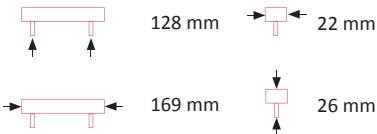

Derby Handle

Art. No.	Finish
MKD3964P	Pewter