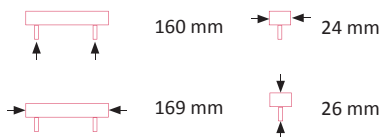

Genus Handle

Art. No.	Finish
CL337AS	Pewter