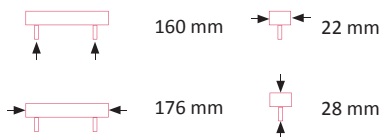

Scroll Handle

Art. No.	Finish
MKS3822P	Pewter