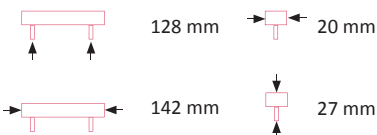

Amber Handle

Art. No.	Finish
CL1019BMB	Bronze