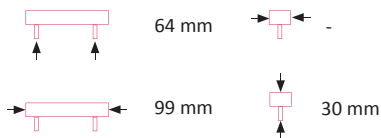

Art. No.	Finish
MKS3779CH	Chrome

Corsica Cup Handle