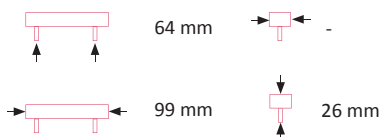

Art. No.	Finish
MKC3778CH	Chrome

Circa Cup Handle