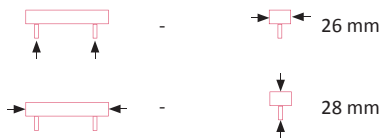

Scroll Knob

Art. No.	Finish
MKS3823P	Pewter