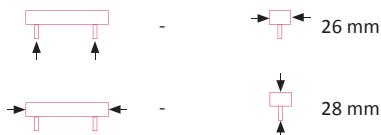

## Contemporary

Scroll Handle

Art. No.	Finish
MKS3822SS	Stainless Steel effect

Scroll Knob

Art. No.	Finish
MKS3823SS	Stainless Steel effect

Ora Handle

Art. No.	Finish
CL308BN	Stainless Steel effect

Topaz Handle