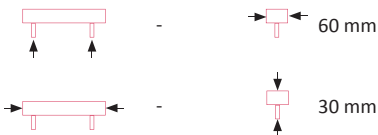

Bistro Knob

Art. No.	Finish
MKB14084CH	Chrome