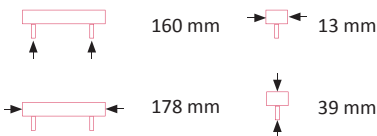

Rio Handle

Art. No.	Finish
MKR3846SS	Stainless Steel effect