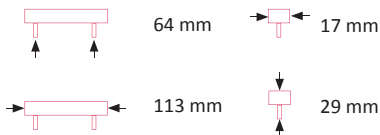

## Traditional

Latch D Handle

Art. No.	Finish
MKL3411P	Pewter

Latch S Handle

Art. No.	Finish
MKL3338BZ	Bronze

Latch S Handle

Art. No.	Finish
MKL3338BL	Black

Latch S Handle