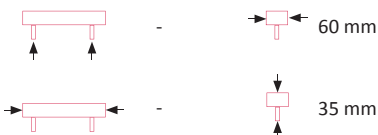

Bistro Knob with base

Art. No.	Finish
MKB54084CH	Chrome