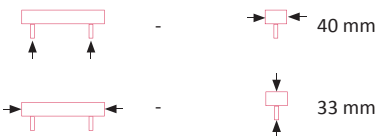

Ricard Knob

Art. No.	Finish
MKR3296P	Pewter