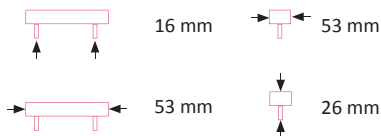

Genus Knob

Art. No.	Finish
CL2032AS	Pewter