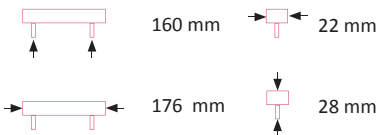

Scroll Handle

Art. No.	Finish
MKS3822CH	Chrome