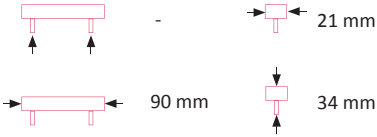

Limoges T Knob

Art. No.	Finish
MKL3799BZ	Beige Porcelain & Bronze