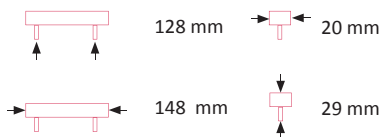

Stockholm Handle

Art. No.	Finish
MKS3793P	Pewter