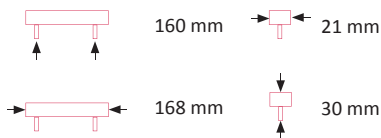

Beluga Handle

Art. No.	Finish
MKB3362P	Pewter