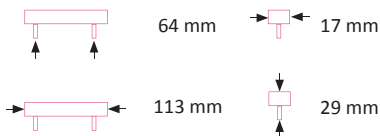

Art. No.	Finish
MKL3338P	Pewter