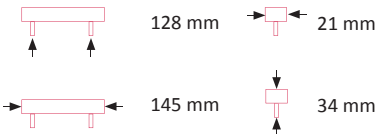

Limoges D Handle

Art. No.	Finish
MKL4800DB	Craqueled Beige & Bronze