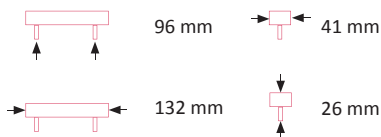

Art. No.	Finish
CL390CCH	Chrome