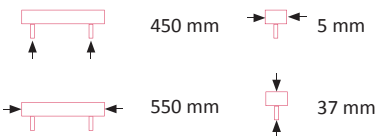

Zephir Handle

Art. No.	Finish
MKZ50055SS	Stainless Steel