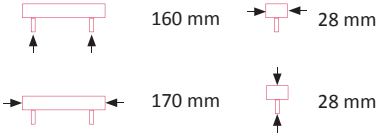

Argo Handle

Art. No.	Finish
CL303BCO	Copper