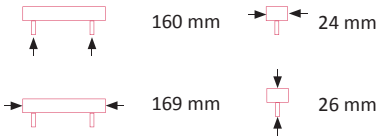

Ora Handle

Art. No.	Finish
CL308CH	Chrome