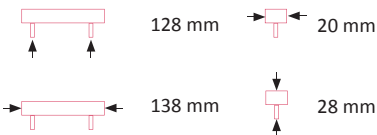

Topaz Handle

Art. No.	Finish
CL332BAS	Pewter