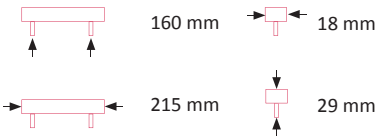

Anglo Handle

Art. No.	Finish
CL387BCO	Copper