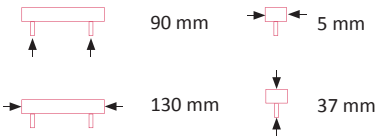

Zephir Handle

Art. No.	Finish
MKZ20013SS	Stainless Steel