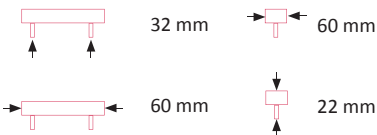

Prisma Handle

Art. No.	Finish
MKP3696SS	Stainless Steel effect