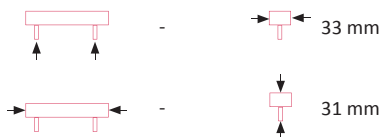

Victoria Knob

Art. No.	Finish
MKV3584DBP	Dark Black & Pewter